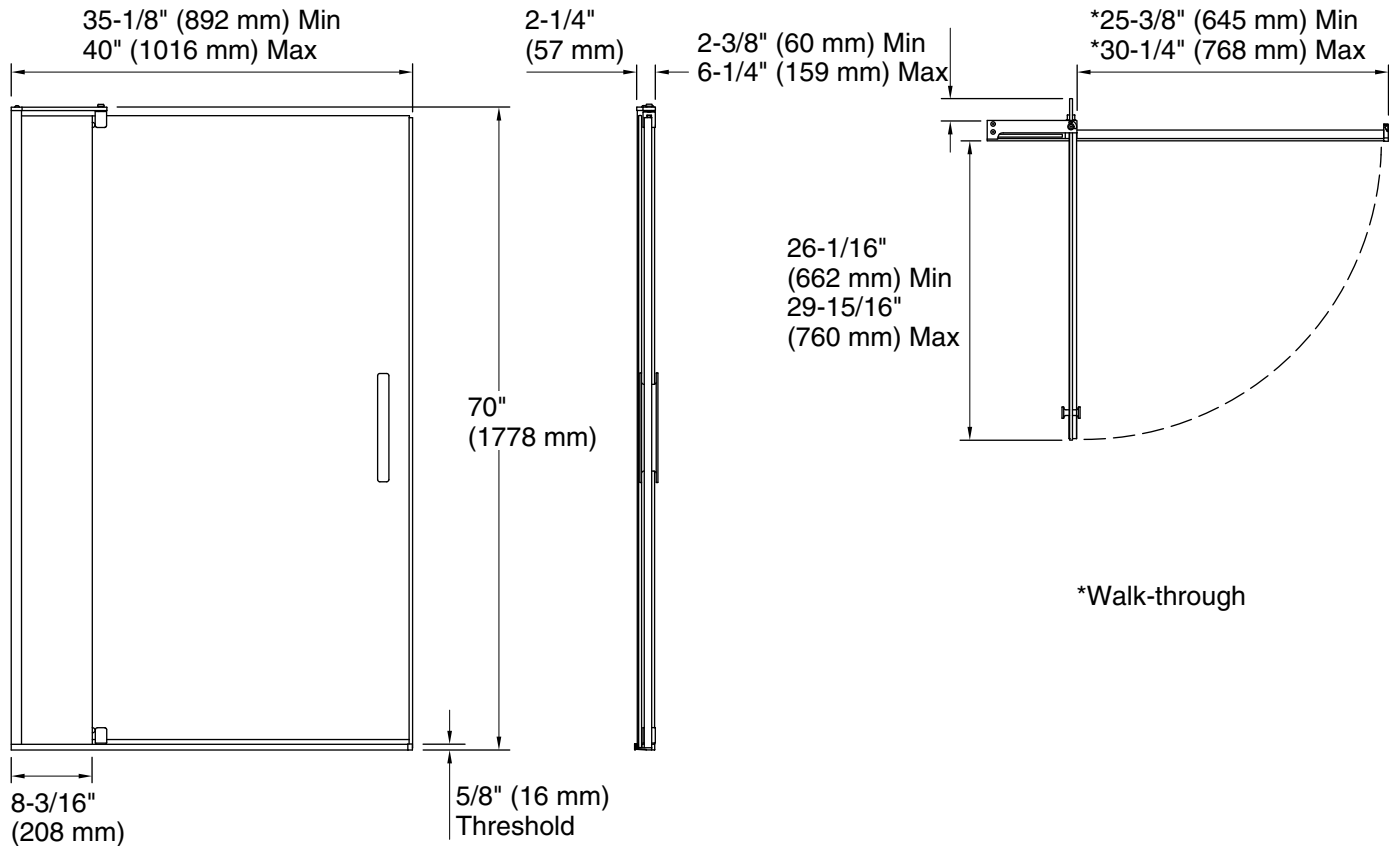

Material

- Frameless, 5/16" (8mm) thick Crystal Clear tempered glass.

Technology

- Self-closing mechanism offers superior performance and security against water leakage.
- Ultra-low threshold creates easy entry and exit to the showering space.
- Maximum width adjustability.

Installation

- Out-of-plumb adjustability simplifies installation.
- Door can be installed to open to the left or right to suit your bathroom layout.
- Pivot shower door.
- Not for use in hospitality.
- For residential use only.

Technical Information

All product dimensions are nominal.

Installation type:	For shower base installation
Opening style:	Pivot
Opening Width - Min:	35-1/8" (892 mm)
Opening Width - Max:	40" (1016 mm)
Walk-through - Min:	25-3/8" (644 mm)
Walk-through - Max:	30-1/4" (768 mm)
Base-To-Wall Radius - Max:	3/8" (10 mm)
Glass thickness:	5/16" (8 mm)
Glass coating:	CleanCoat®

Notes

Install this product according to the installation guide.

Strike jamb is made of clear plastic and may not cover existing shower door holes.

NOTICE: The vertical opening should be a minimum of 74" (1880 mm) to allow clearance for installation.